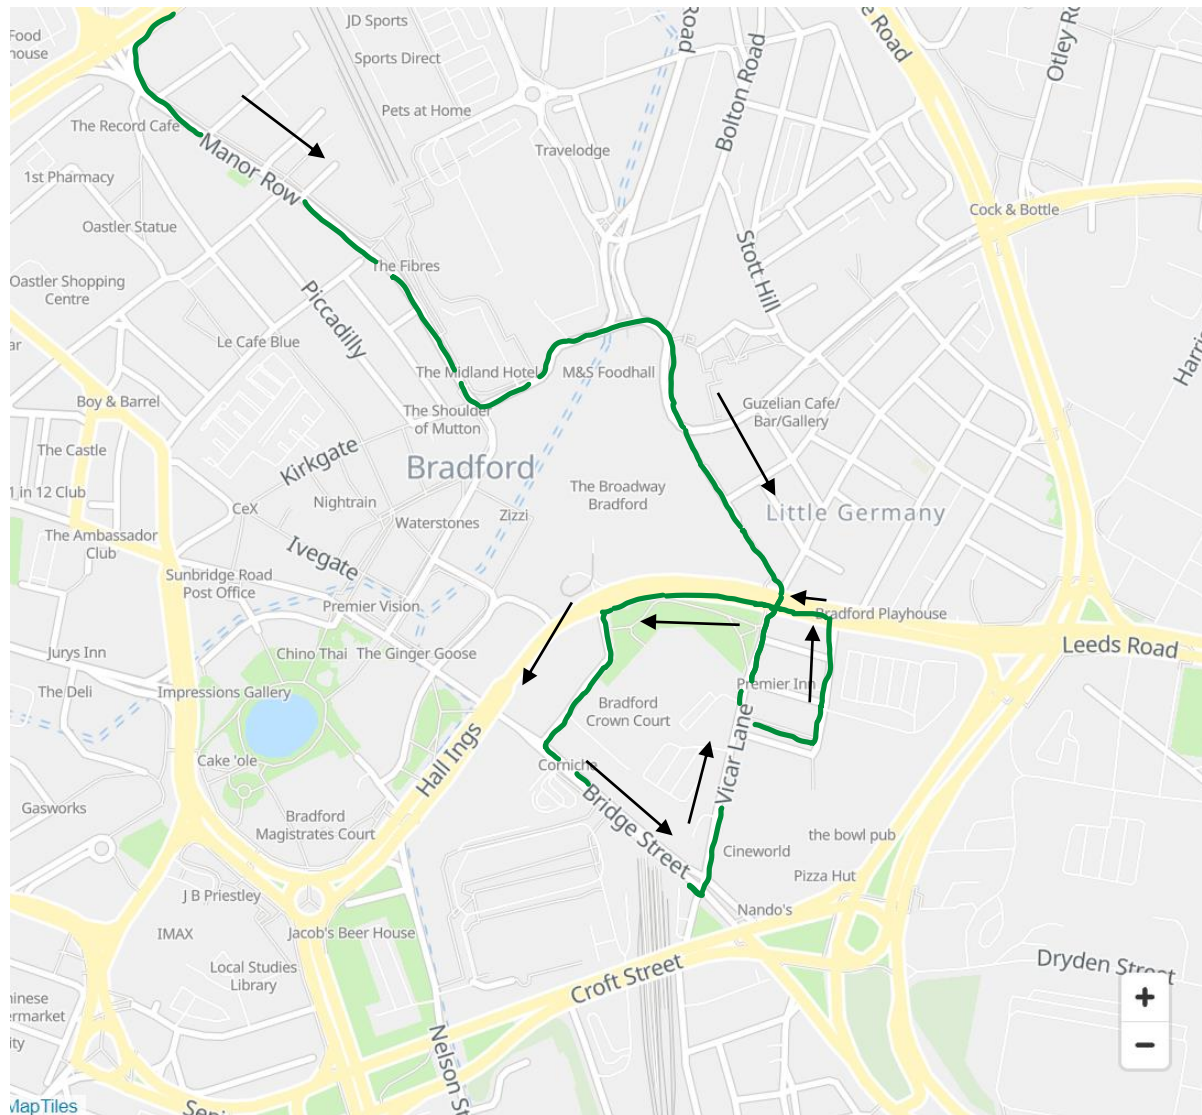

Route: 633 Bradford to Shipley Glen (TLC)

Key	
	Direction of Travel
	New Route

<u>Inbound</u>	
Manor Row B, 23323	
Forster Square K, 32477	
Cheapside M, 32480	
Cathedral S, 23306	
Bridge Street B1, 32355	
<u>Outbound</u>	
Bridge Street B1, 32355	
Little Germany Z, 32488	
Little Germany U, 32483	
Cheapside L, 23311	
Forster Square J, 32478	
Manor Row A, 23314	31