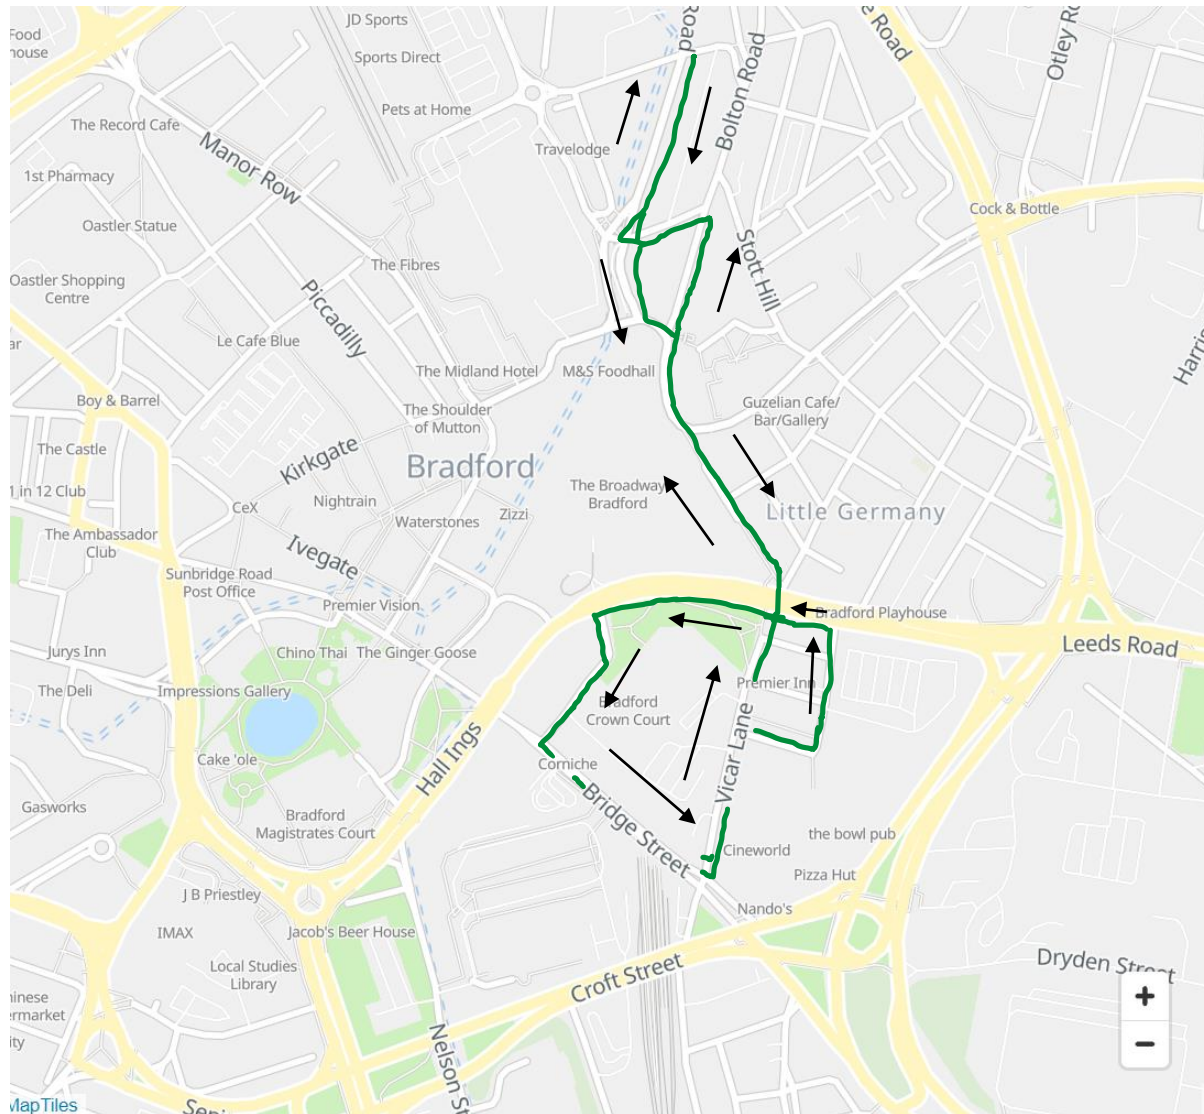

Route: 675/ 677 Bradford to Shipley (TLC)

Key	
	Direction of Travel
	New Route

<u>Inbound</u>
Cathedral S, 23199
Little Germany V, 34284
Drake Street D1, 32496

<u>Outbound</u>
Drake Street D1, 32496
Little Germany U, 32483
Cathedral N, 32481 or Cathedral Q, 23302