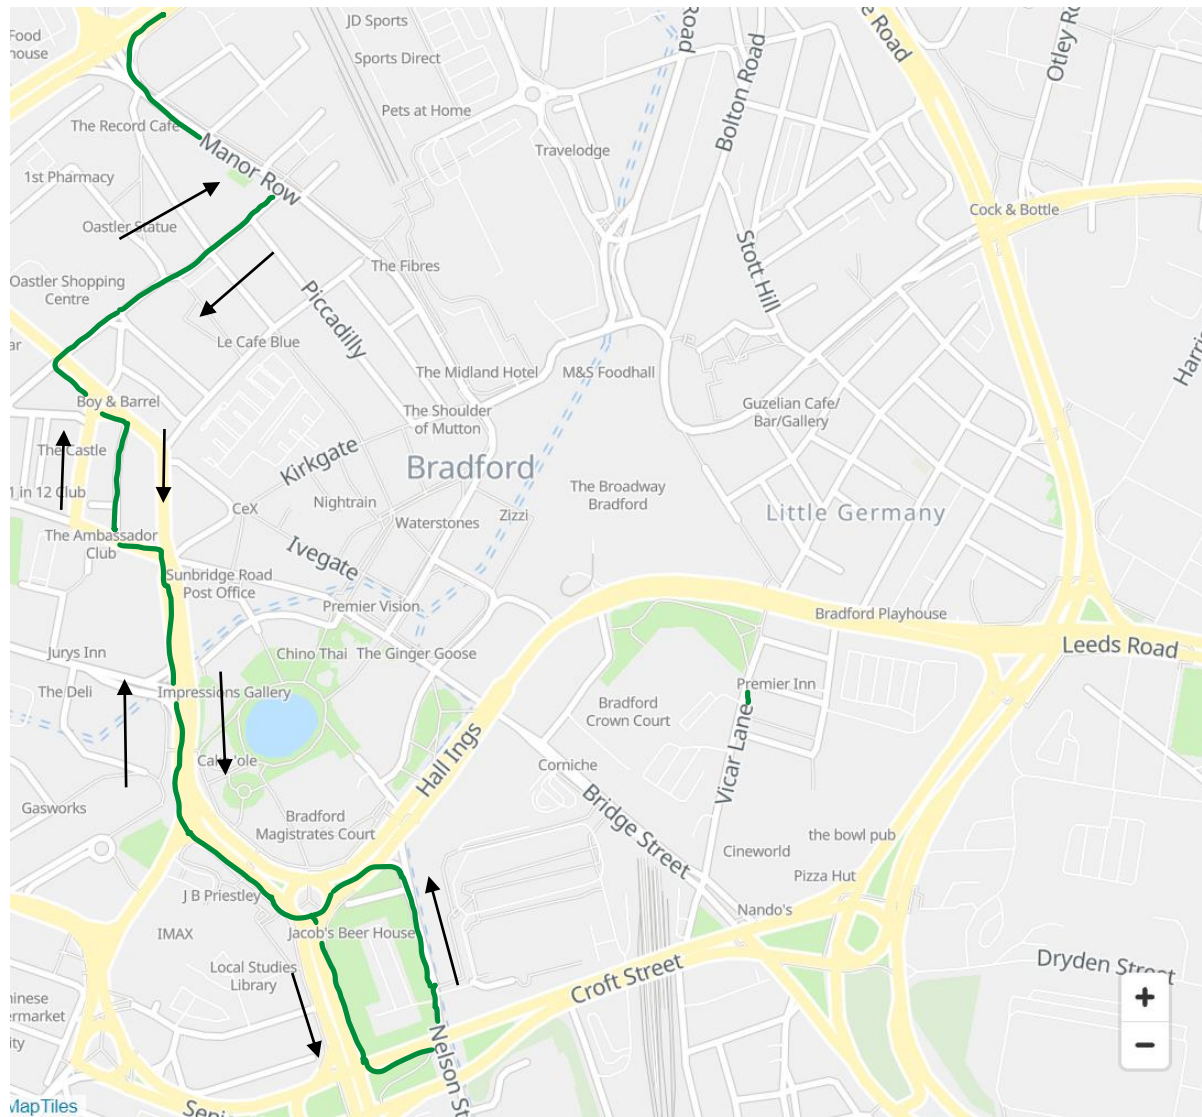

Route: 676 Bradford to Cottingley/Shipley Market Square (TLC)

Key	
	Direction of Travel
	New Route

<u>Inbound</u>
Manor Row B, 23323
Rawson Square I, 23329
City Park B, 32475
Nelson Street N2, 32494

<u>Outbound</u> (Towards Cottingley)
Nelson Street N2, 32494
City Park A, 32476
Westgate G, 26783
Rawson Square H, 23331
Manor Row A, 23314