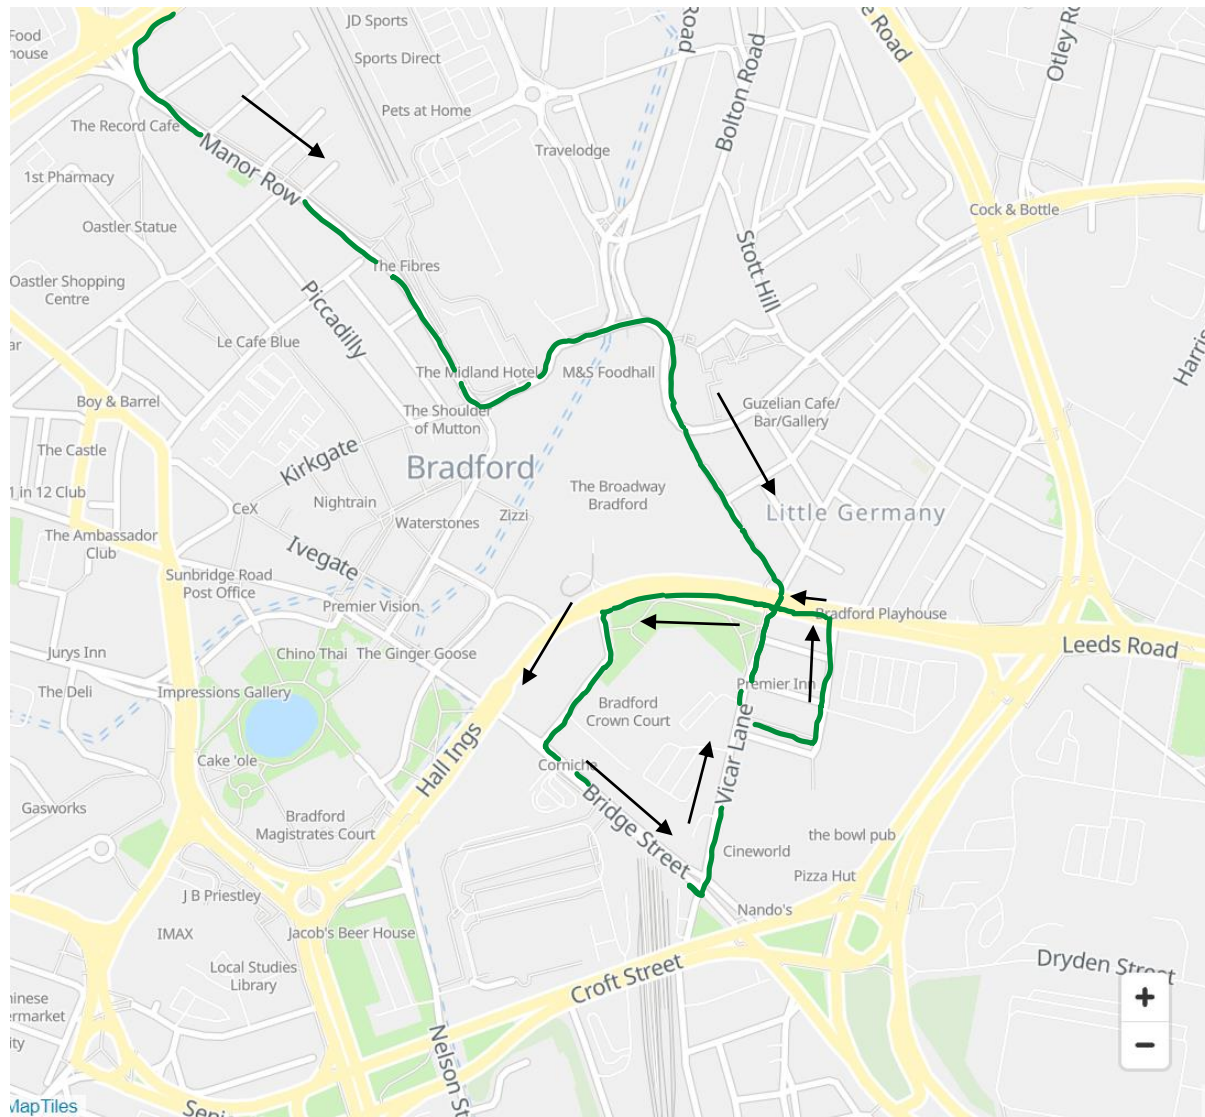

# Route: 606 Bradford to Euroway Industrial Estate (TLC)

<b>Key</b>	
	Direction of Travel
	New Route

<b><u>Inbound</u></b>
Caledonia Street, 24854
Nelson Street N1, 15987
<b><u>Outbound</u></b>
Nelson Street N1, 15987
Caledonia Street, 14594

# Route: 630 Bradford to Tyersal (TLC)

<b>Key</b>	
	Direction of Travel
	New Route

<b><u>Inbound</u></b>
Hall Lane, 22863
Bridge Street B1, 32355

<b><u>Outbound</u></b>
Bridge Street B1, 32355
Dryden Street, 13806

# Route: 633 Bradford to Shipley Glen (TLC)

<b>Key</b>	
	Direction of Travel
	New Route

<b><u>Inbound</u></b>	
Manor Row B, 23323	
Forster Square K, 32477	
Cheapside M, 32480	
Cathedral S, 23306	
Bridge Street B1, 32355	
<b><u>Outbound</u></b>	
Bridge Street B1, 32355	
Little Germany Z, 32488	
Little Germany U, 32483	
Cheapside L, 23311	
Forster Square J, 32478	
Manor Row A, 23314	31

<b><u>Outbound</u></b>
Drake Street D1, 32496
Little Germany Z, 32488
Cathedral N, 32481
Cheapside L, 23311