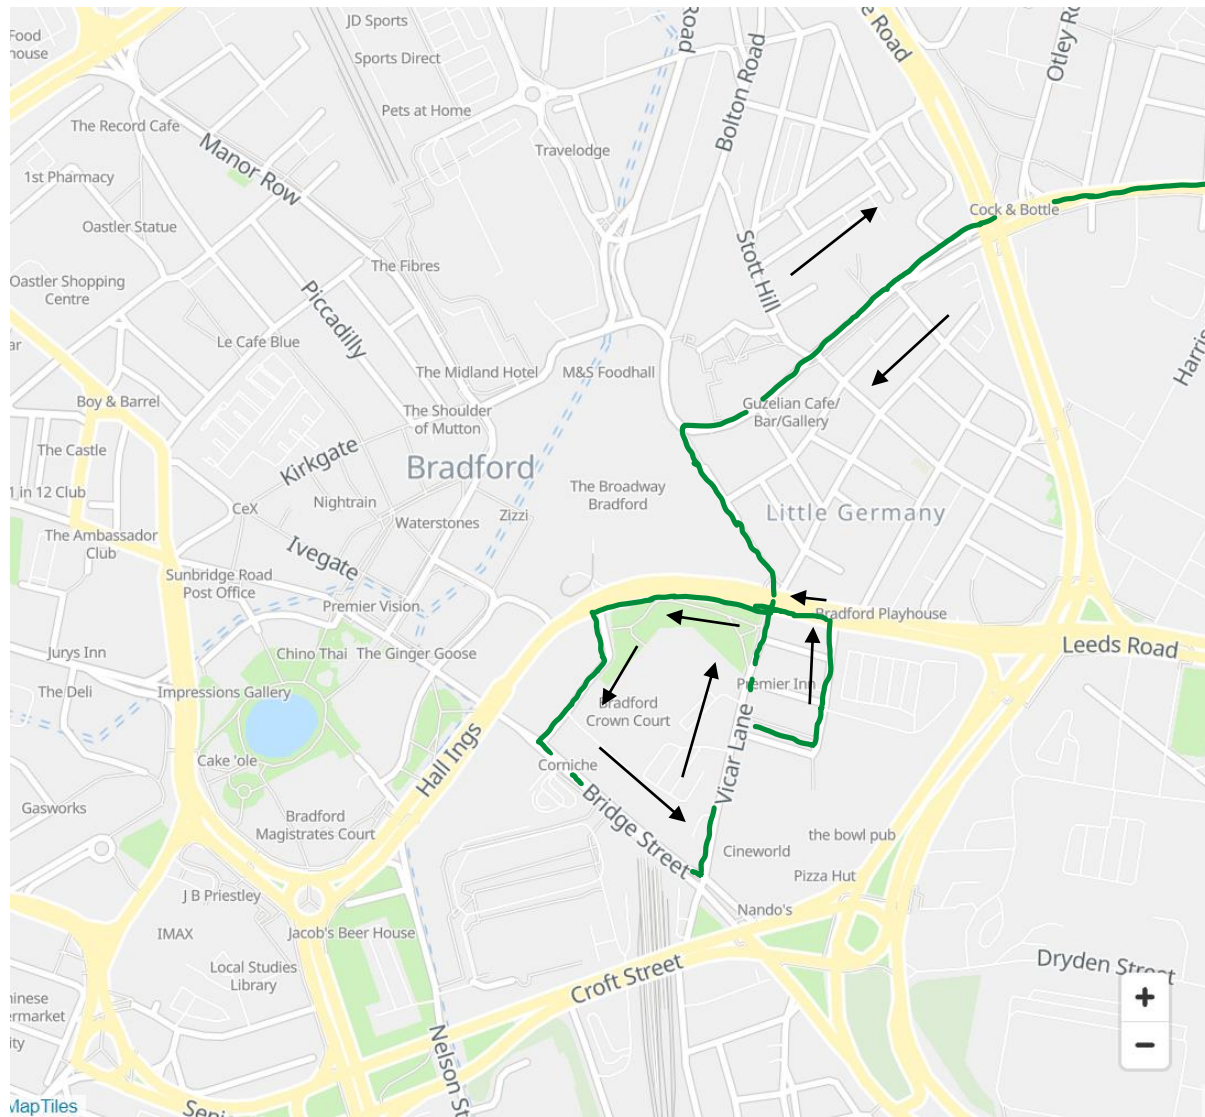

# Route: 653 Bradford to Pool in Wharfedale (TLC)

<b>Key</b>	
	Direction of Travel
	New Route

<b><u>Inbound</u></b>
Forster Square K, 32377
Cheapside M, 32480
Cathedral S, 23306
Little Germany V, 32384
Drake Street D1, 32496

<b><u>Outbound</u></b>
Drake Street D1, 32496
Little Germany Z, 32488
Cathedral N, 32481
Cheapside L, 23311
Forster Square J, 32479

# Route: 656 Bradford to Lucy Hall Drive (TLC)

<b>Key</b>	
	Direction of Travel
	New Route

<b><u>Inbound</u></b>
Cathedral S, 23306
Little Germany V, 34284
Drake Street D1, 32496

<b><u>Outbound</u></b>
Drake Street D1, 32496
Little Germany Z, 32488
Cathedral N, 32481

# Route: 660 Bradford to Shipley Glen (TLC)

<b>Key</b>	
	Direction of Travel
	New Route

<b><u>Inbound</u></b>
Cathedral T, 23327
Little Germany V , 32484
Drake Street D1, 32496

<b><u>Outbound</u></b>
Drake Street D1, 32496
Cathedral U, 32483
Nuttall Road, 13578