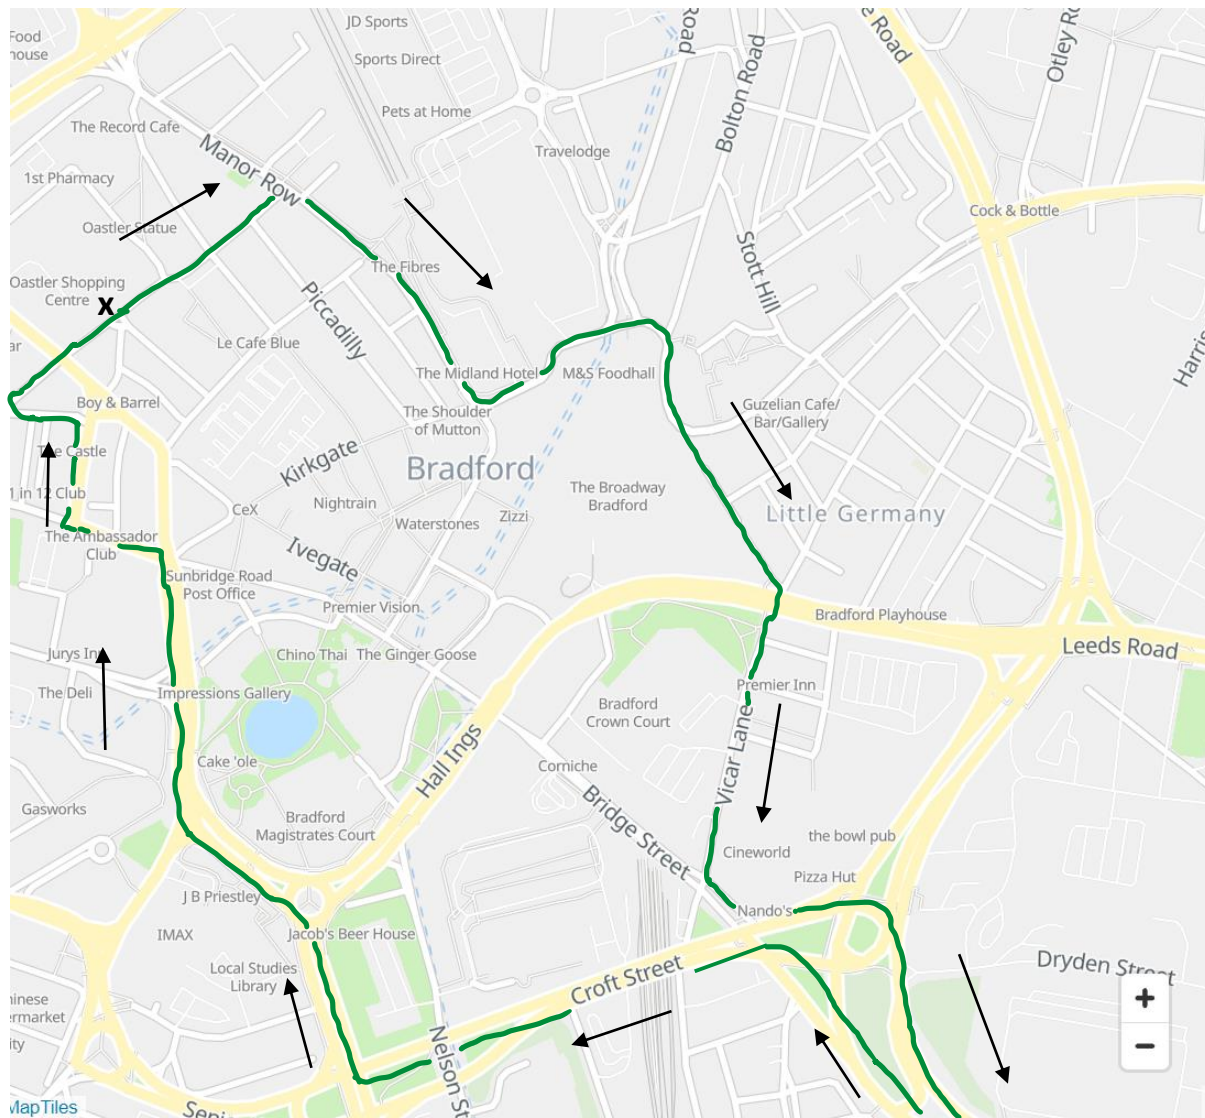

# Route: 633 Bradford to Shipley Glen (TLC)

<b>Key</b>	
	Direction of Travel
	New Route

<b><u>Inbound</u></b>	
Manor Row B, 23323	
Forster Square K, 32477	
Cheapside M, 32480	
Cathedral S, 23306	
Bridge Street B1, 32355	
<b><u>Outbound</u></b>	
Bridge Street B1, 32355	
Little Germany Z, 32488	
Little Germany U, 32483	
Cheapside L, 23311	
Forster Square J, 32478	
Manor Row A, 23314	31

# Route: 634 Bradford to Baildon Lucy Hall Drive (TLC)

<b>Key</b>	
	Direction of Travel
	New Route

<b><u>Inbound</u></b>
Forster Square K, 32477
Cheapside M, 32480
Cathedral S, 23306
Drake Street D1, 32496

<b><u>Outbound</u></b>
Drake Street D1, 32496
Little Germany Z, 32488
Cathedral N, 32481
Cheapside L, 23311

# Route: 635 Bradford John Street to Morrisons Mayo Avenue (TLC)

<b>Key</b>	
	Direction of Travel
	New Route

<b><u>Inbound</u></b>
Hall Lane, 22863
City Park A, 32476
Westgate G, 26783
Rawson Square H, 23331