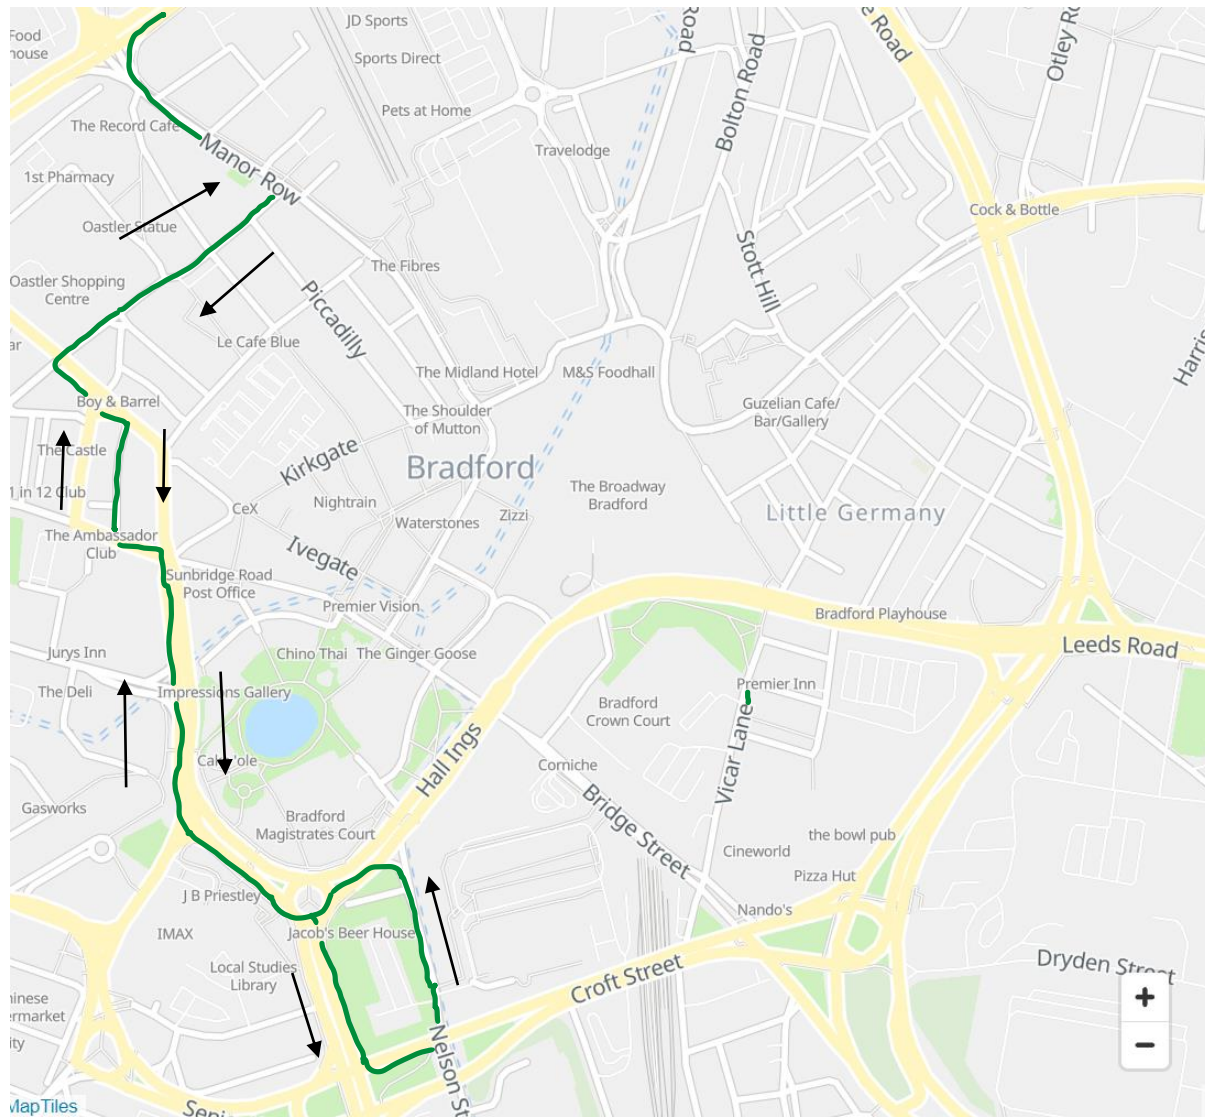

<b><u>Outbound</u></b>
Drake Street D1, 32496
Little Germany Z, 32488
Cathedral N, 32481
Cheapside L, 23311
Forster Square J, 32479

# Route: 671 Bradford to West Bowling (TLC)

<b>Key</b>	
→	Direction of Travel
■	New Route

<b><u>Inbound</u></b>
Duncan Street, 23343
Nelson Street N2, 32494

<b><u>Outbound</u></b>
Nelson Street N2, 32494
Gordon Street, 23344

# Route: 675/ 677 Bradford to Shipley (TLC)

<b>Key</b>	
	Direction of Travel
	New Route

<b><u>Inbound</u></b>
Cathedral S, 23199
Little Germany V, 34284
Drake Street D1, 32496

<b><u>Outbound</u></b>
Drake Street D1, 32496
Little Germany U, 32483
Cathedral N, 32481 or Cathedral Q, 23302

# Route: 676 Bradford to Cottingley/Shipley Market Square (TLC)

<b>Key</b>	
	Direction of Travel
	New Route

<b><u>Inbound</u></b>
Manor Row B, 23323
Rawson Square I, 23329
City Park B, 32475
Nelson Street N2, 32494