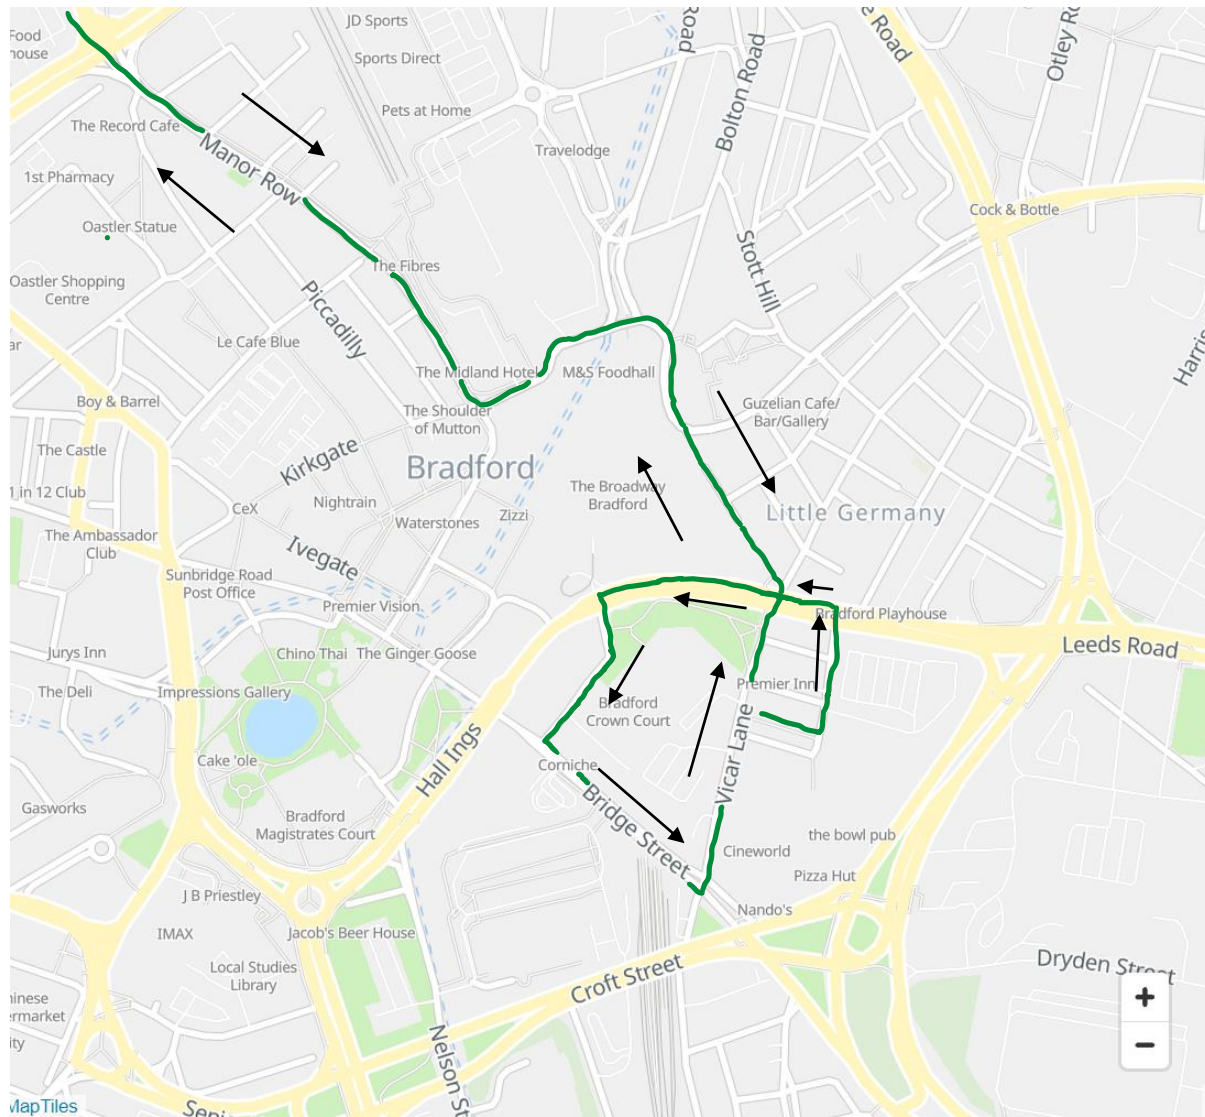

<b><u>Outbound</u></b>
Drake Street D1, 32496
Little Germany Z, 32488
Cathedral N, 32481
Cheapside L, 23311

# Route: 635 Bradford John Street to Morrisons Mayo Avenue (TLC)

<b>Key</b>	
	Direction of Travel
	New Route

<b><u>Inbound</u></b>
Hall Lane, 22863
City Park A, 32476
Westgate G, 26783
Rawson Square H, 23331

<b><u>Outbound</u></b>
Rawson Square H, 23331
Cheapside M, 32480
Forster Square K, 32477
Little Germany Y, 32487
Dryden Street, 13806

# Route: 653 Bradford to Pool in Wharfedale (TLC)

<b>Key</b>	
	Direction of Travel
	New Route

<b><u>Inbound</u></b>
Forster Square K, 32377
Cheapside M, 32480
Cathedral S, 23306
Little Germany V, 32384
Drake Street D1, 32496