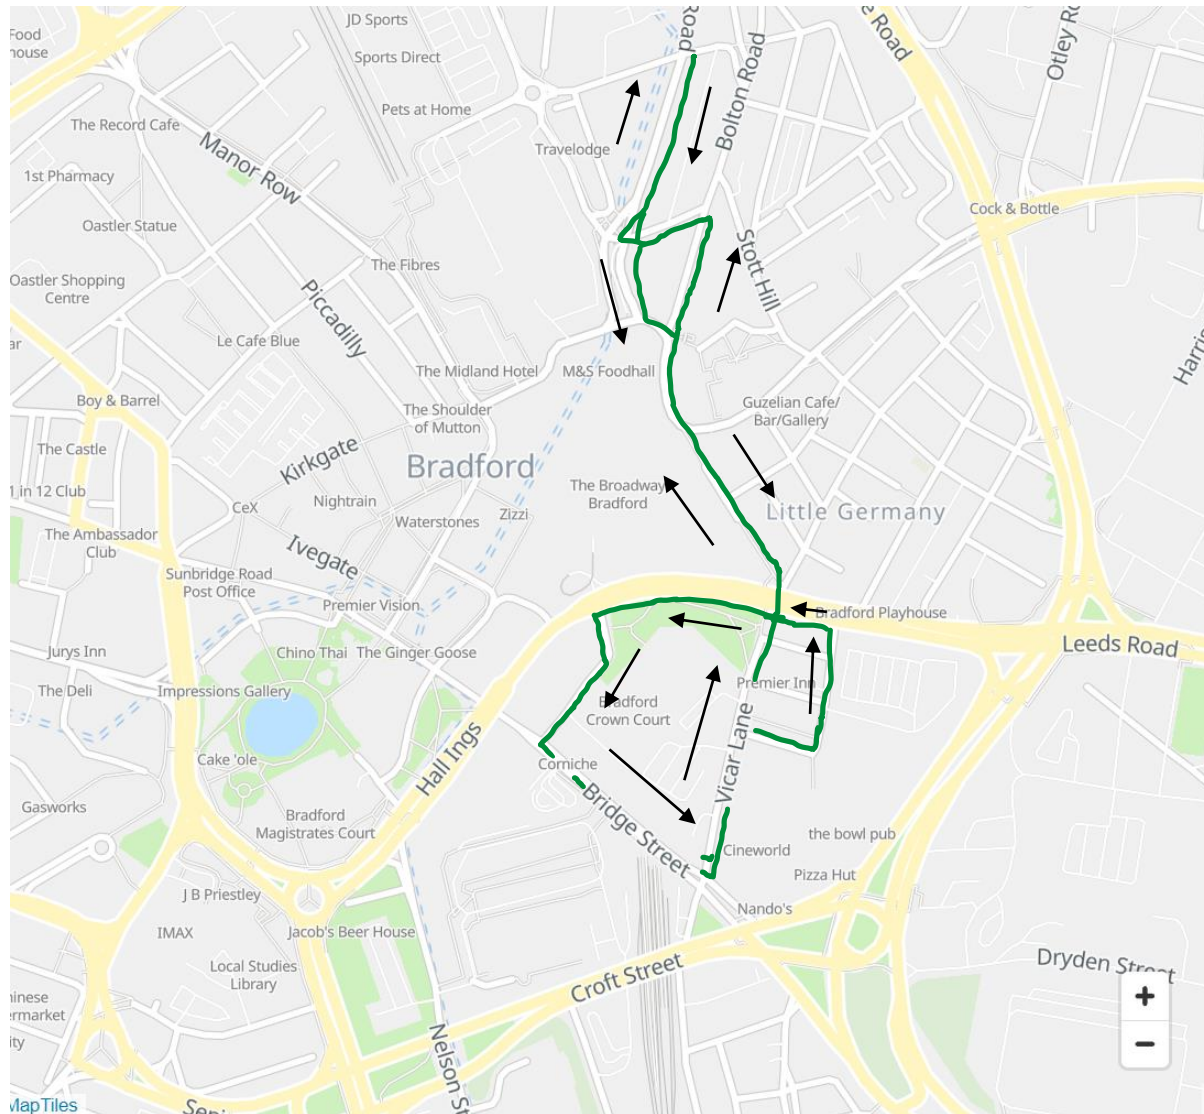

# Route: 660 Bradford to Shipley Glen (TLC)

<b>Key</b>	
	Direction of Travel
	New Route

<b><u>Inbound</u></b>
Cathedral T, 23327
Little Germany V , 32484
Drake Street D1, 32496

<b><u>Outbound</u></b>
Drake Street D1, 32496
Cathedral U, 32483
Nuttall Road, 13578

# Route: 671 Bradford to West Bowling (TLC)

<b>Key</b>	
→	Direction of Travel
■	New Route

<b><u>Inbound</u></b>
Duncan Street, 23343
Nelson Street N2, 32494

<b><u>Outbound</u></b>
Nelson Street N2, 32494
Gordon Street, 23344

# Route: 675/ 677 Bradford to Shipley (TLC)

<b>Key</b>	
	Direction of Travel
	New Route

<b><u>Inbound</u></b>
Cathedral S, 23199
Little Germany V, 34284
Drake Street D1, 32496

<b><u>Outbound</u></b>
Drake Street D1, 32496
Little Germany U, 32483
Cathedral N, 32481 or Cathedral Q, 23302

# Route: 676 Bradford to Cottingley/Shipley Market Square (TLC)

<b>Key</b>	
	Direction of Travel
	New Route

<b><u>Inbound</u></b>
Manor Row B, 23323
Rawson Square I, 23329
City Park B, 32475
Nelson Street N2, 32494