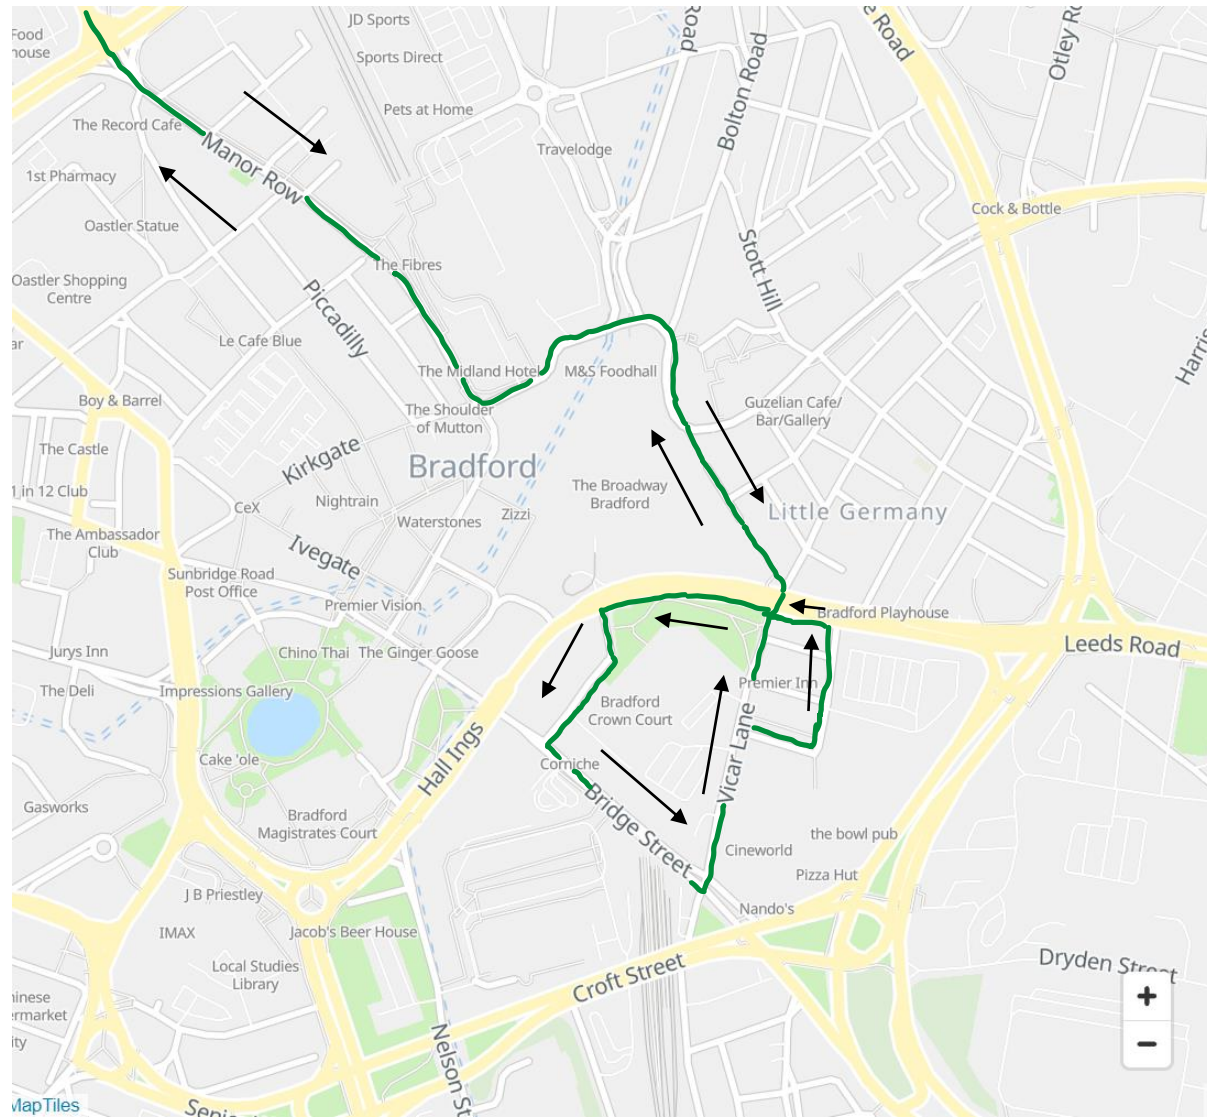

# Route: 675/ 677 Bradford to Shipley (TLC)

<b>Key</b>	
	Direction of Travel
	New Route

<b><u>Inbound</u></b>
Cathedral S, 23199
Little Germany V, 34284
Drake Street D1, 32496

<b><u>Outbound</u></b>
Drake Street D1, 32496
Little Germany U, 32483
Cathedral N, 32481 or Cathedral Q, 23302

# Route: 676 Bradford to Cottingley/Shipley Market Square (TLC)

<b>Key</b>	
	Direction of Travel
	New Route

<b><u>Inbound</u></b>
Manor Row B, 23323
Rawson Square I, 23329
City Park B, 32475
Nelson Street N2, 32494

<b><u>Outbound</u></b> (Towards Cottingley)
Nelson Street N2, 32494
City Park A, 32476
Westgate G, 26783
Rawson Square H, 23331
Manor Row A, 23314

# Route: 680 Bradford to Bradford Royal Infirmary (TLC)

**Key**

→ Direction of Travel

■ New Route

<b>Inbound</b>
Manor Row B, 23323
Forster Square K, 32477
Cheapside M, 32480
Cathedral S, 23306
Little Germany V, 32484
Bridge Street B1, 23255