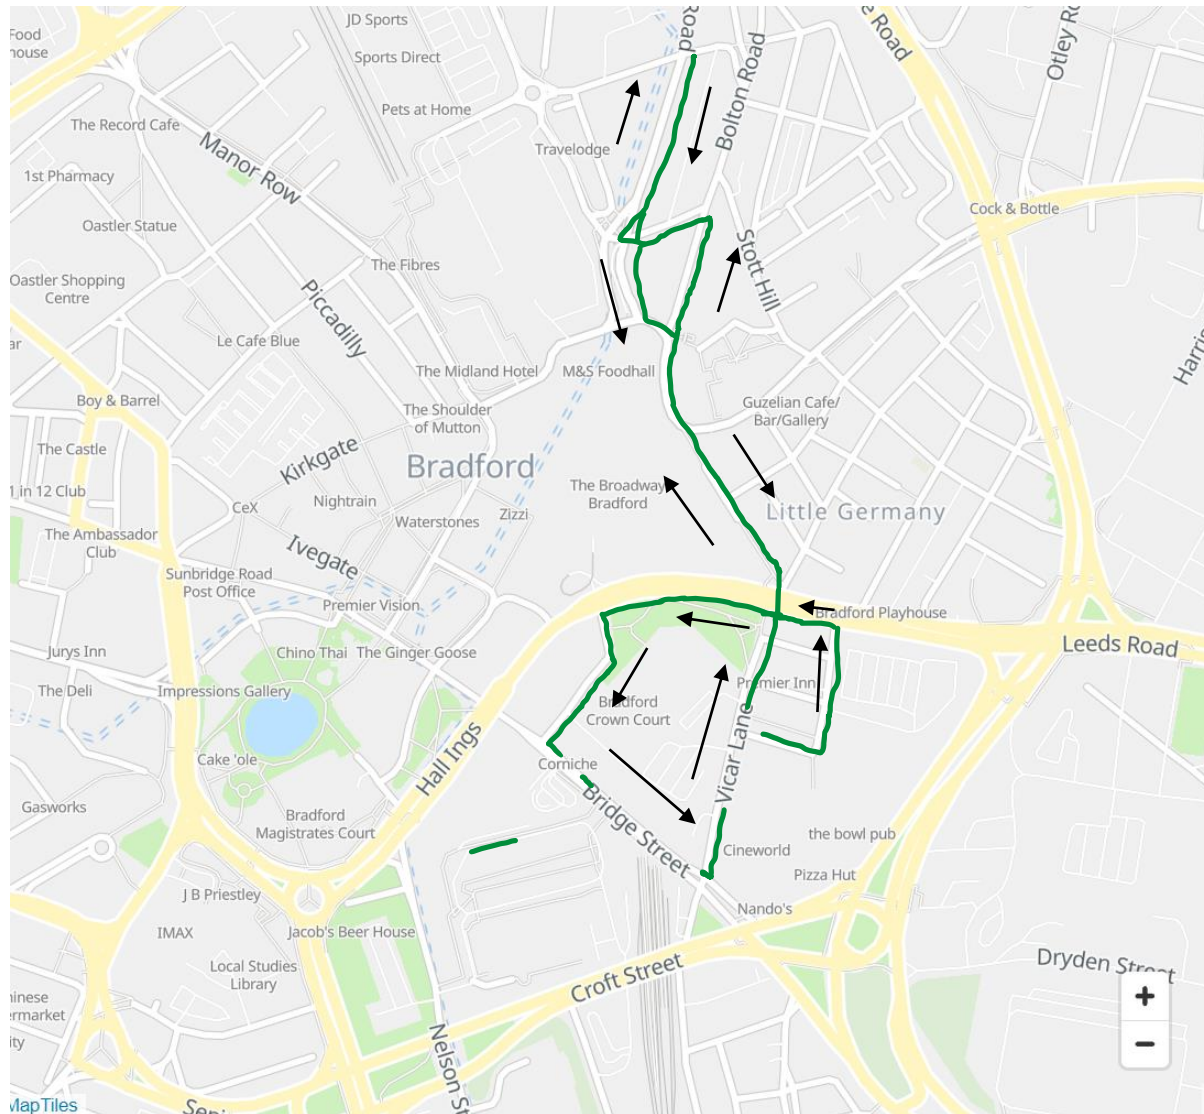

Route: 656 Bradford to Lucy Hall Drive (TLC)

Key	
	Direction of Travel
	New Route

<u>Inbound</u>
Cathedral S, 23306
Little Germany V, 34284
Drake Street D1, 32496

<u>Outbound</u>
Drake Street D1, 32496
Little Germany Z, 32488
Cathedral N, 32481